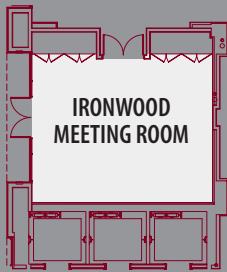

WILDHORSEPASS

HOTEL & CASINO

Wild Horse Pass Hotel & Casino | 5040 Wild Horse Pass Blvd. | Chandler, AZ 85226

For more information call Group Sales at 1-800-WIN-GILA

www.WinGilaRiver.com

ROOM NAME	CEILING HT.	SIZE	SQ. FEET	CLASSROOM	U-SHAPE	RECEPTION	BANQUET	THEATER
ACACIA BALLROOM	18/24	97x81	8,000	480	229	600	450	584
ACACIA A	18/24	49x81	3,900	240	114	300	240	392
ACACIA B	18/24	49x24	1,200	72	34	100	50	90
ACACIA C	18/24	49x33	1,550	96	46	100	60	128
ACACIA D	18/24	49x24	1,250	72	34	100	50	90
OCOTILLO ROOM	12/18	23x78	1,770	112	51	100	80	120
OCOTILLO A, B OR C	12/18	23x26	590	32	15	40	40	40
IRONWOOD ROOM	12	21x25	440	24	13	30	32	40
MESQUITE ROOM	12	27x22	500	40	17	30	32	40
THE BOARDROOM	Conference Style only for up to 12 People							

OCOTILLO ROOMS

ELEVATORS