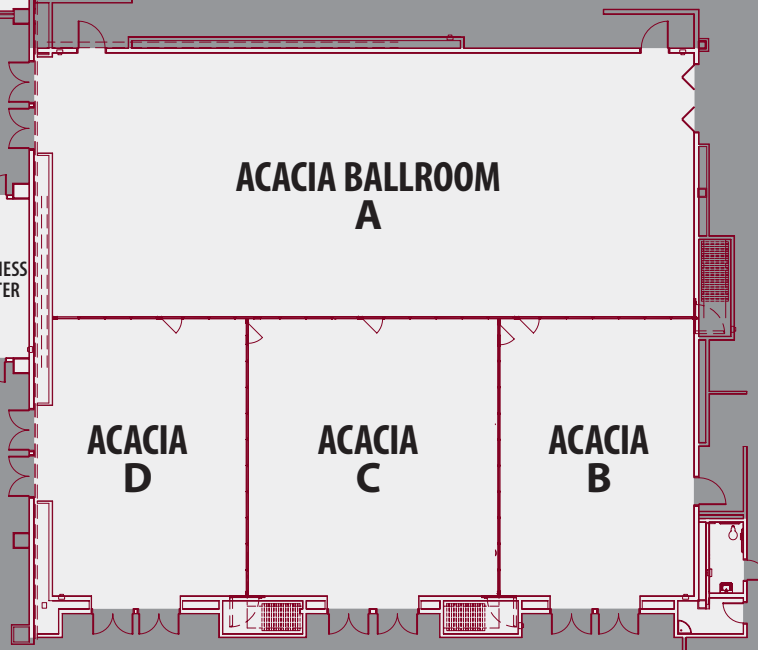

ROOM NAME	CEILING HT.	SIZE	SQ. FEET	CLASSROOM	U-SHAPE	RECEPTION	BANQUET	THEATER
ACACIA BALLROOM	18/24	97x81	8,000	480	229	600	450	584
ACACIA A	18/24	49x81	3,900	240	114	300	240	392
ACACIA B	18/24	49x24	1,200	72	34	100	50	90
ACACIA C	18/24	49x33	1,550	96	46	100	60	128
ACACIA D	18/24	49x24	1,250	72	34	100	50	90
OCOTILLO ROOM	12/18	23x78	1,770	112	51	100	80	120
OCOTILLO A, B OR C	12/18	23x26	590	32	15	40	40	40
IRONWOOD ROOM	12	21x25	440	24	13	30	32	40
MESQUITE ROOM	12	27x22	500	40	17	30	32	40
THE BOARDROOM	Conference Style only for up to 12 People							

### OCOTILLO ROOMS

ELEVATORS

### RESTROOMS

BUSINESS CENTER

ACACIA BALLROOM  
A

ACACIA  
D

ACACIA  
C

ACACIA  
B