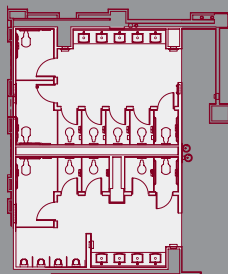

WILDHORSEPASS

HOTEL & CASINO

Wild Horse Pass Hotel & Casino | 5040 Wild Horse Pass Blvd. | Chandler, AZ 85226

For more information call Group Sales at 1-800-WIN-GILA

www.WinGilaRiver.com

ROOM NAME	CEILING HT.	SIZE	SQ. FEET	CLASSROOM	U-SHAPE	RECEPTION	BANQUET	THEATER
ACACIA BALLROOM	18/24	97x81	8,000	480	229	600	450	584
ACACIA A	18/24	49x81	3,900	240	114	300	240	392
ACACIA B	18/24	49x24	1,200	72	34	100	50	90
ACACIA C	18/24	49x33	1,550	96	46	100	60	128
ACACIA D	18/24	49x24	1,250	72	34	100	50	90
OCOTILLO ROOM	12/18	23x78	1,770	112	51	100	80	120
OCOTILLO A, B OR C	12/18	23x26	590	32	15	40	40	40
IRONWOOD ROOM	12	21x25	440	24	13	30	32	40
MESQUITE ROOM	12	27x22	500	40	17	30	32	40
THE BOARDROOM	Conference Style only for up to 12 People							

OCOTILLO ROOMS

ELEVATORS

RESTROOMS

BUSINESS CENTER

ACACIA BALLROOM
A

ACACIA
D

ACACIA
C

ACACIA
B