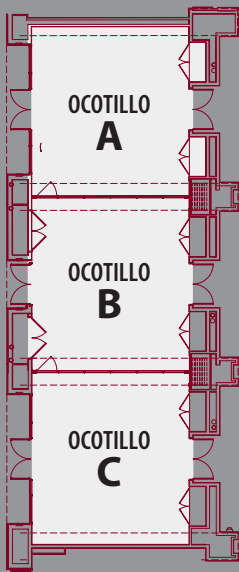

WILDHORSEPASS

HOTEL & CASINO

Wild Horse Pass Hotel & Casino | 5040 Wild Horse Pass Blvd. | Chandler, AZ 85226

For more information call Group Sales at 1-800-WIN-GILA

www.WinGilaRiver.com

ROOM NAME	CEILING HT.	SIZE	SQ. FEET	CLASSROOM	U-SHAPE	RECEPTION	BANQUET	THEATER
ACACIA BALLROOM	18/24	97x81	8,000	480	229	600	450	584
ACACIA A	18/24	49x81	3,900	240	114	300	240	392
ACACIA B	18/24	49x24	1,200	72	34	100	50	90
ACACIA C	18/24	49x33	1,550	96	46	100	60	128
ACACIA D	18/24	49x24	1,250	72	34	100	50	90
OCOTILLO ROOM	12/18	23x78	1,770	112	51	100	80	120
OCOTILLO A, B OR C	12/18	23x26	590	32	15	40	40	40
IRONWOOD ROOM	12	21x25	440	24	13	30	32	40
MESQUITE ROOM	12	27x22	500	40	17	30	32	40
THE BOARDROOM	Conference Style only for up to 12 People							

OCOTILLO ROOMS

ELEVATORS